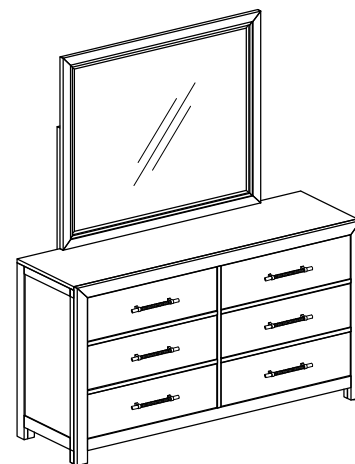

Warning :

- Be sure to check all packing material carefully for small parts, which may have come loose inside the carton during shipment.
- To prevent possible scratches and damage, this furniture **MUST BE ASSEMBLED BY TWO PEOPLE** on a soft surface such as a blanket or carpet.

30761
Mirror

Components and Hardware List

<p>Mirror Frame 1 pc.</p>  <p>(A)</p>	<p>Support Bar 2 pcs.</p>  <p>(B)</p>	<p>Allen Head Bolt M6-32 x 45mm 8 pcs.</p>  <p>(C)</p>	<p>Lock Washer Ø9 x Ø13mm 8 pcs.</p>  <p>(D)</p>
<p>Flat Washer Ø8 x Ø20mm 8 pcs.</p>  <p>(E)</p>	<p>Allen Key 4 x 110mm 1 pc.</p>  <p>(F)</p>		